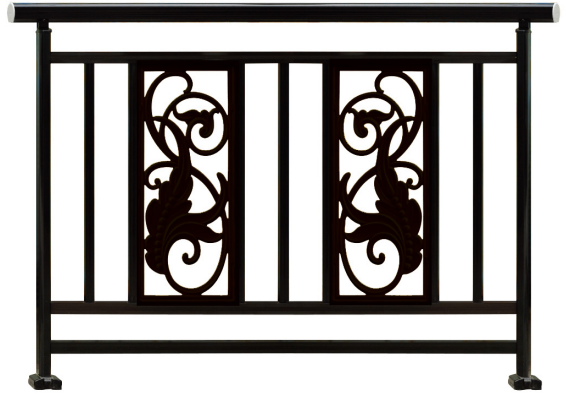

Thickness: 1.2mm

Moulding Cover
ALUR5203

Thickness: 1.2mm

Handrail Base
ALUR5202

Thickness: 1.4mm

NT-010
 Sizes: 500mm x 500mm
 *Aluminum

NT-02
 Sizes: 300mm x 700mm
 *Aluminum

NT-027
 Height: 750mm
 *Aluminum

NT-04
 Height: 750mm
 *Aluminum

H-521
 Sizes: 110mm x 550mm
 *Aluminum

H-467
 Sizes: 750mm x 35mm
 *Aluminum

Bolt and nut

- #1  8x80 Stainless Expansion Bolt
- #2  8x80 Zinc Iron Expansion Bolt
- #3  6x60 Flat Head Self Tapping Screw
- #4  6x60 Tox
- #5  5x15 Blind Rivets
- #6  5x12 Blind Rivets
- #7  6x20 Pan Head Allen Screw
- #9  6x6 Pan Head Allen Screw
- #10  4x25 Flat Head Self Tapping Screw
- #11  4x18 Flat Head Self Tapping Screw
- #12  8x15 Allen Screw (Stainless)