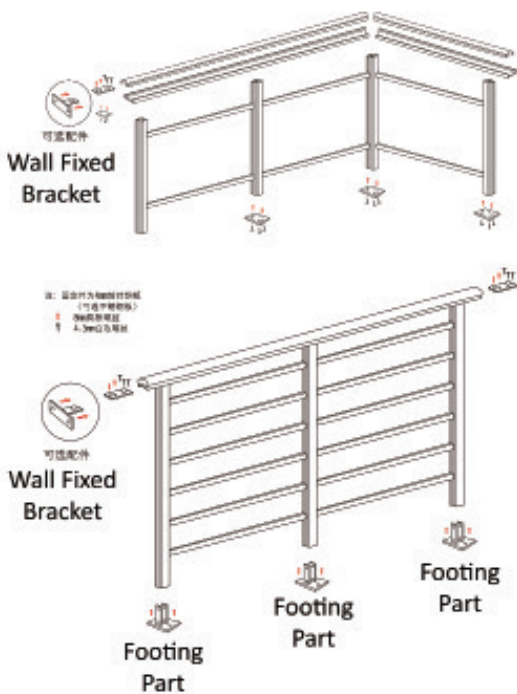

Products Installation Guide

NT-1200
Available height
900mm & 1000mm

Specification

Specification

NT-026
 (Elbow-Alur 5106)
 Thickness: 1.2mm
 *Aluminum

NT-037
 (Elbow-Alur 5109)
 Thickness: 1.2mm
 *Aluminum