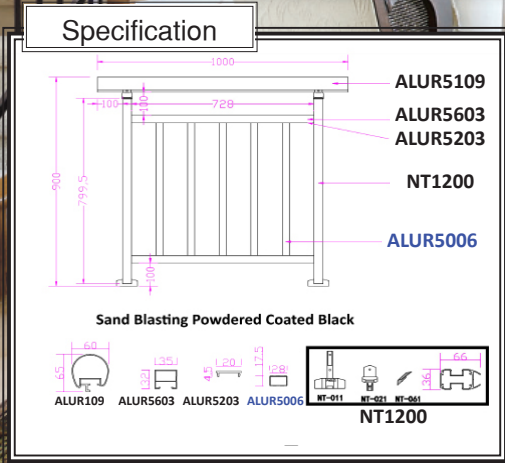

Products Installation Guide

NT-1200
Available height
900mm & 1000mm

Specification

Specification

NT-026
 (Elbow-Alur 5106)
 Thickness: 1.2mm
 *Aluminum

NT-037
 (Elbow-Alur 5109)
 Thickness: 1.2mm
 *Aluminum

NT-04
 Height: 750mm
 *Aluminum

H-521
 Sizes: 110mm x 550mm
 *Aluminum

H-467
 Sizes: 750mm x 35mm
 *Aluminum

Bolt and nut

- #1  8x80 Stainless Expansion Bolt
- #2  8x80 Zinc Iron Expansion Bolt
- #3  6x60 Flat Head Self Tapping Screw
- #4  6x60 Tox
- #5  5x15 Blind Rivets
- #6  5x12 Blind Rivets
- #7  6x20 Pan Head Allen Screw
- #9  6x6 Pan Head Allen Screw
- #10  4x25 Flat Head Self Tapping Screw
- #11  4x18 Flat Head Self Tapping Screw
- #12  8x15 Allen Screw (Stainless)