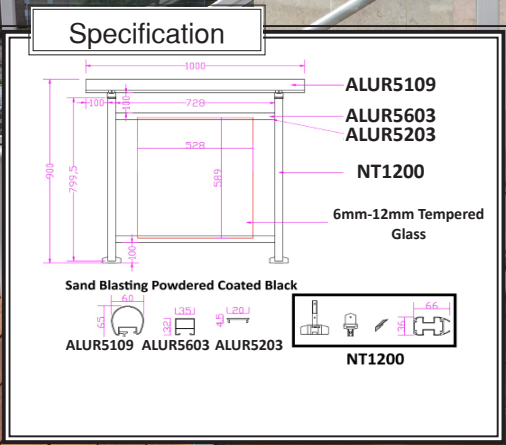

Products Installation Guide

NT-1200
Available height
900mm & 1000mm

Specification

Specification

NT-026
 (Elbow-Alur 5106)
 Thickness: 1.2mm
 *Aluminum

NT-037
 (Elbow-Alur 5109)
 Thickness: 1.2mm
 *Aluminum

NT-011
 (Footing Part)
 Thickness: 1.2mm
 *Aluminum

NT-021
 (Handrail Connector)
 Thickness: 1.2mm
 *Aluminum

NT-061
 (Bolt Cover)
 Thickness: 1.2mm
 *Aluminum

ALUR 5106
 (Cover)
 Thickness: 1.2mm
 *Aluminum

NT-04
 Height: 750mm
 *Aluminum

H-521
 Sizes: 110mm x 550mm
 *Aluminum

H-467
 Sizes: 750mm x 35mm
 *Aluminum

Bolt and nut

- #1  8x80 Stainless Expansion Bolt
- #2  8x80 Zinc Iron Expansion Bolt
- #3  6x60 Flat Head Self Tapping Screw
- #4  6x60 Tox
- #5  5x15 Blind Rivets
- #6  5x12 Blind Rivets
- #7  6x20 Pan Head Allen Screw
- #9  6x6 Pan Head Allen Screw
- #10  4x25 Flat Head Self Tapping Screw
- #11  4x18 Flat Head Self Tapping Screw
- #12  8x15 Allen Screw (Stainless)