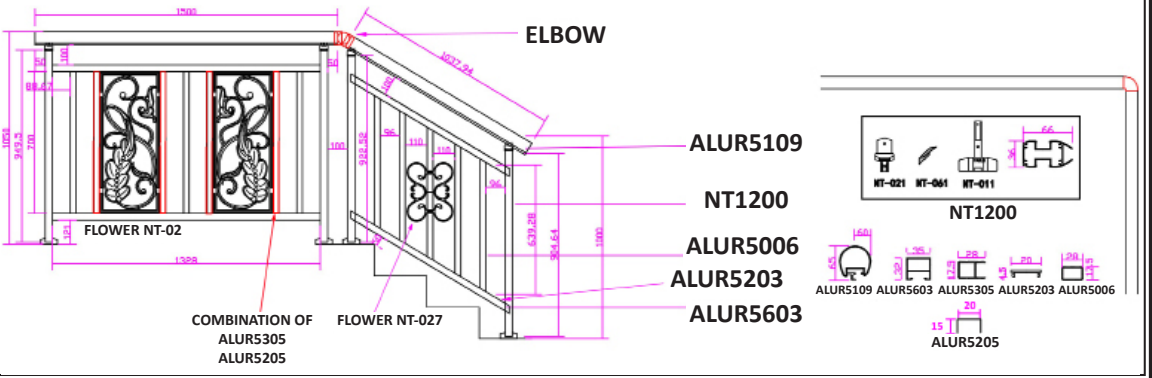

Products Installation Guide

NT-1200
Available height
900mm & 1000mm

Specification

Specification

NT-026
 (Elbow-Alur 5106)
 Thickness: 1.2mm
 *Aluminum

NT-037
 (Elbow-Alur 5109)
 Thickness: 1.2mm
 *Aluminum

NT-011
 (Footing Part)
 Thickness: 1.2mm
 *Aluminum

NT-021
 (Handrail Connector)
 Thickness: 1.2mm
 *Aluminum

NT-061
 (Bolt Cover)
 Thickness: 1.2mm
 *Aluminum

ALUR 5106
 (Cover)
 Thickness: 1.2mm
 *Aluminum

NT-04
 Height: 750mm
 *Aluminum

H-521
 Sizes: 110mm x 550mm
 *Aluminum

H-467
 Sizes: 750mm x 35mm
 *Aluminum

Bolt and nut

- #1  8x80 Stainless Expansion Bolt
- #2  8x80 Zinc Iron Expansion Bolt
- #3  6x60 Flat Head Self Tapping Screw
- #4  6x60 Tox
- #5  5x15 Blind Rivets
- #6  5x12 Blind Rivets
- #7  6x20 Pan Head Allen Screw
- #9  6x6 Pan Head Allen Screw
- #10  4x25 Flat Head Self Tapping Screw
- #11  4x18 Flat Head Self Tapping Screw
- #12  8x15 Allen Screw (Stainless)