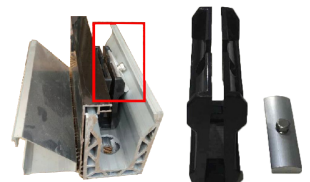

NT-0930 (Glass Clip)
Thickness: 1.2mm
*Plastic