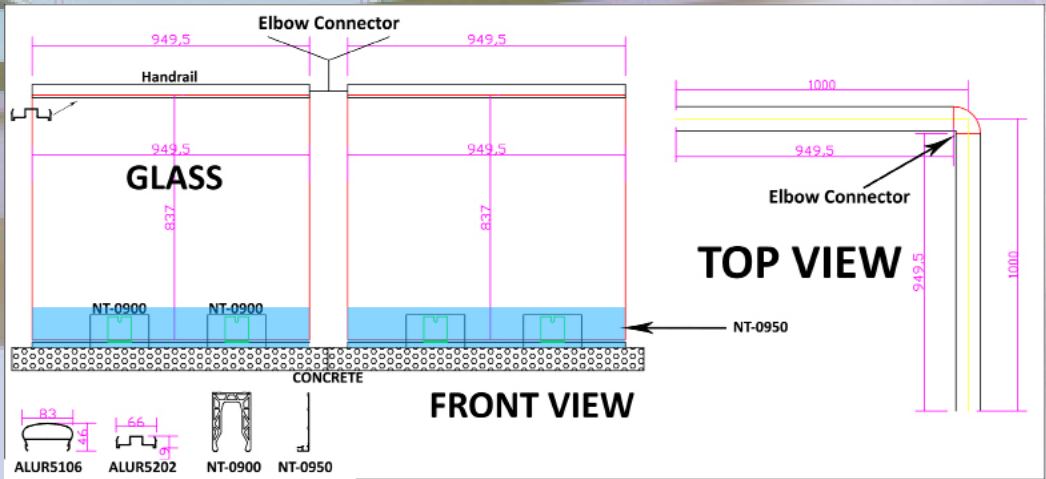

Products Installation Guide

NT-1200
Available height
900mm & 1000mm

Specification

Specification

NT-026
 (Elbow-Alur 5106)
 Thickness: 1.2mm
 *Aluminum

NT-037
 (Elbow-Alur 5109)
 Thickness: 1.2mm
 *Aluminum

NT-011
 (Footing Part)
 Thickness: 1.2mm
 *Aluminum

NT-021
 (Handrail Connector)
 Thickness: 1.2mm
 *Aluminum

NT-061
 (Bolt Cover)
 Thickness: 1.2mm
 *Aluminum

ALUR 5106
 (Cover)
 Thickness: 1.2mm
 *Aluminum

NT-04
 Height: 750mm
 *Aluminum

H-521
 Sizes: 110mm x 550mm
 *Aluminum

H-467
 Sizes: 750mm x 35mm
 *Aluminum

Bolt and nut

- #1  8x80 Stainless Expansion Bolt
- #2  8x80 Zinc Iron Expansion Bolt
- #3  6x60 Flat Head Self Tapping Screw
- #4  6x60 Tox
- #5  5x15 Blind Rivets
- #6  5x12 Blind Rivets
- #7  6x20 Pan Head Allen Screw
- #9  6x6 Pan Head Allen Screw
- #10  4x25 Flat Head Self Tapping Screw
- #11  4x18 Flat Head Self Tapping Screw
- #12  8x15 Allen Screw (Stainless)