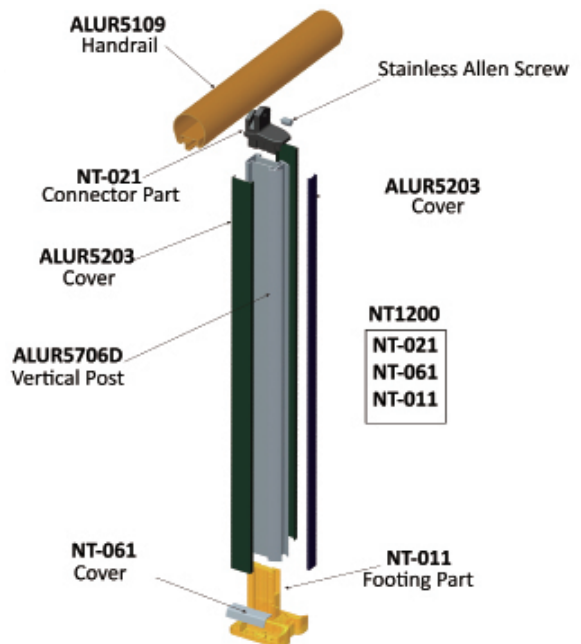

Products Installation Guide

NT-1200
Available height
900mm & 1000mm

Specification

Specification

NT-026
 (Elbow-Alur 5106)
 Thickness: 1.2mm
 *Aluminum

NT-037
 (Elbow-Alur 5109)
 Thickness: 1.2mm
 *Aluminum