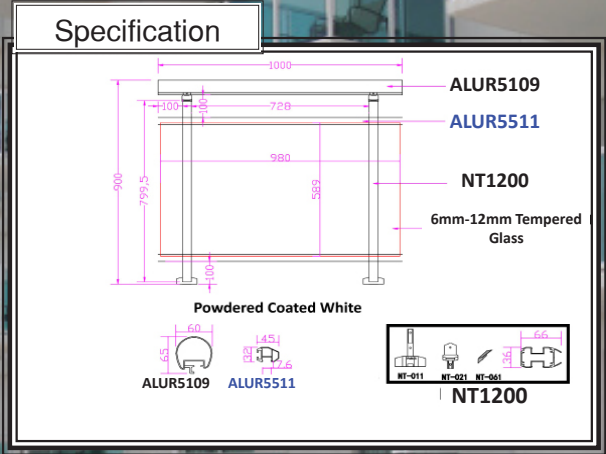

Products Installation Guide

NT-1200
Available height
900mm & 1000mm

Specification

Specification

NT-026
 (Elbow-Alur 5106)
 Thickness: 1.2mm
 *Aluminum

NT-037
 (Elbow-Alur 5109)
 Thickness: 1.2mm
 *Aluminum

NT-04
 Height: 750mm
 *Aluminum

H-521
 Sizes: 110mm x 550mm
 *Aluminum

H-467
 Sizes: 750mm x 35mm
 *Aluminum

Bolt and nut

- #1  8x80 Stainless Expansion Bolt
- #2  8x80 Zinc Iron Expansion Bolt
- #3  6x60 Flat Head Self Tapping Screw
- #4  6x60 Tox
- #5  5x15 Blind Rivets
- #6  5x12 Blind Rivets
- #7  6x20 Pan Head Allen Screw
- #9  6x6 Pan Head Allen Screw
- #10  4x25 Flat Head Self Tapping Screw
- #11  4x18 Flat Head Self Tapping Screw
- #12  8x15 Allen Screw (Stainless)