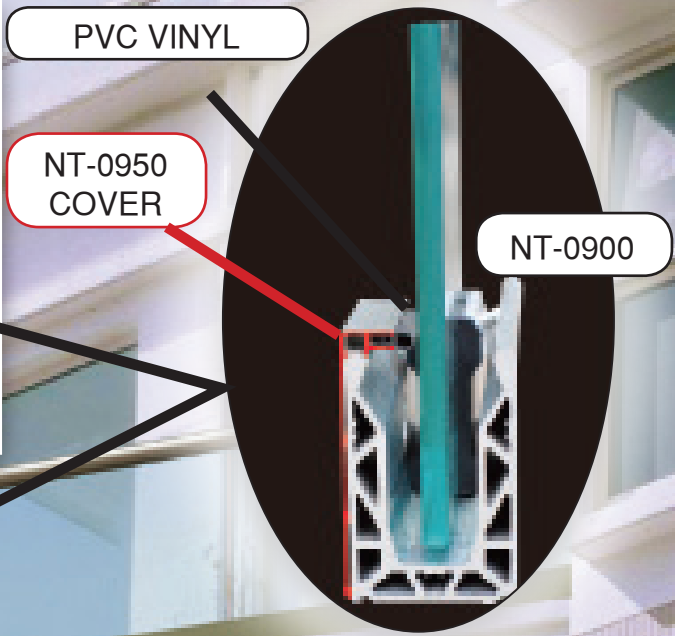

Products Installation Guide

NT-1200
Available height
900mm & 1000mm

Specification

Specification

NT-026
 (Elbow-Alur 5106)
 Thickness: 1.2mm
 *Aluminum

NT-037
 (Elbow-Alur 5109)
 Thickness: 1.2mm
 *Aluminum

NT-011
 (Footing Part)
 Thickness: 1.2mm
 *Aluminum

NT-021
 (Handrail Connector)
 Thickness: 1.2mm
 *Aluminum

NT-061
 (Bolt Cover)
 Thickness: 1.2mm
 *Aluminum

ALUR 5106
 (Cover)
 Thickness: 1.2mm
 *Aluminum