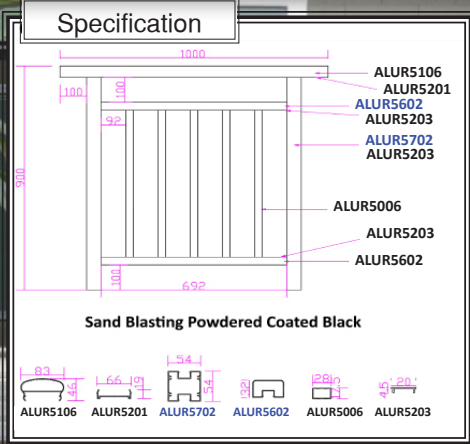

Products Installation Guide

NT-1200
Available height
900mm & 1000mm

Specification

Specification

NT-026
 (Elbow-Alur 5106)
 Thickness: 1.2mm
 *Aluminum

NT-037
 (Elbow-Alur 5109)
 Thickness: 1.2mm
 *Aluminum