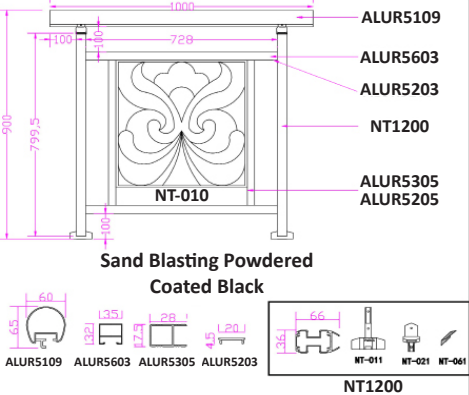

Products Installation Guide

NT-1200
Available height
900mm & 1000mm

Specification

Specification

NT-026
 (Elbow-Alur 5106)
 Thickness: 1.2mm
 *Aluminum

NT-037
 (Elbow-Alur 5109)
 Thickness: 1.2mm
 *Aluminum

NT-011
 (Footing Part)
 Thickness: 1.2mm
 *Aluminum

NT-021
 (Handrail Connector)
 Thickness: 1.2mm
 *Aluminum

NT-061
 (Bolt Cover)
 Thickness: 1.2mm
 *Aluminum

ALUR 5106
 (Cover)
 Thickness: 1.2mm
 *Aluminum

NT-04
 Height: 750mm
 *Aluminum

H-521
 Sizes: 110mm x 550mm
 *Aluminum

H-467
 Sizes: 750mm x 35mm
 *Aluminum

Bolt and nut

- #1  8x80 Stainless Expansion Bolt
- #2  8x80 Zinc Iron Expansion Bolt
- #3  6x60 Flat Head Self Tapping Screw
- #4  6x60 Tox
- #5  5x15 Blind Rivets
- #6  5x12 Blind Rivets
- #7  6x20 Pan Head Allen Screw
- #9  6x6 Pan Head Allen Screw
- #10  4x25 Flat Head Self Tapping Screw
- #11  4x18 Flat Head Self Tapping Screw
- #12  8x15 Allen Screw (Stainless)