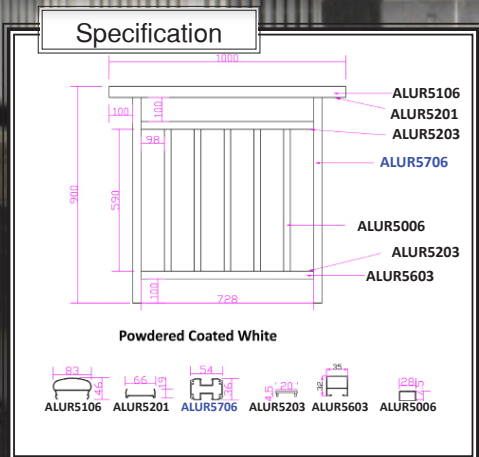

Products Installation Guide

NT-1200
Available height
900mm & 1000mm

Specification

Specification

NT-026
 (Elbow-Alur 5106)
 Thickness: 1.2mm
 *Aluminum

NT-037
 (Elbow-Alur 5109)
 Thickness: 1.2mm
 *Aluminum