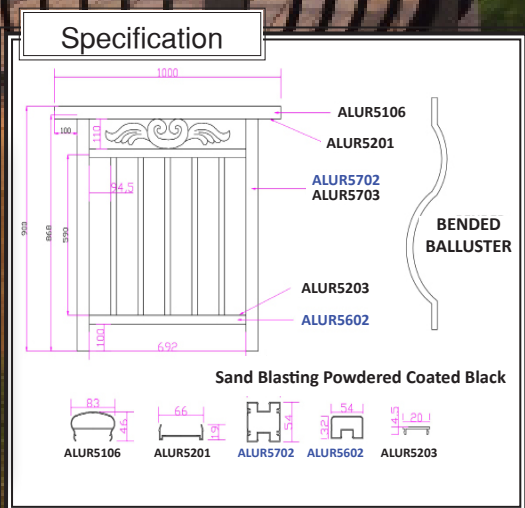

Products Installation Guide

NT-1200
Available height
900mm & 1000mm

Specification

Specification

NT-026
 (Elbow-Alur 5106)
 Thickness: 1.2mm
 *Aluminum

NT-037
 (Elbow-Alur 5109)
 Thickness: 1.2mm
 *Aluminum