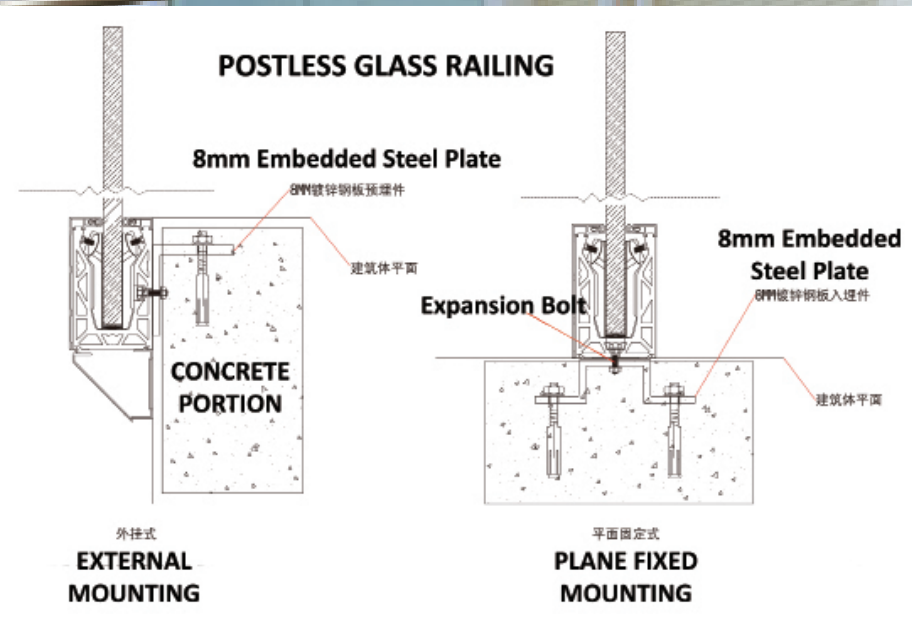

Products Installation Guide

NT-1200
Available height
900mm & 1000mm

Specification

Specification

NT-026
 (Elbow-Alur 5106)
 Thickness: 1.2mm
 *Aluminum

NT-037
 (Elbow-Alur 5109)
 Thickness: 1.2mm
 *Aluminum

NT-011
 (Footing Part)
 Thickness: 1.2mm
 *Aluminum

NT-021
 (Handrail Connector)
 Thickness: 1.2mm
 *Aluminum

NT-061
 (Bolt Cover)
 Thickness: 1.2mm
 *Aluminum

ALUR 5106
 (Cover)
 Thickness: 1.2mm
 *Aluminum

NT-04
 Height: 750mm
 *Aluminum

H-521
 Sizes: 110mm x 550mm
 *Aluminum

H-467
 Sizes: 750mm x 35mm
 *Aluminum

Bolt and nut

- #1  8x80 Stainless Expansion Bolt
- #2  8x80 Zinc Iron Expansion Bolt
- #3  6x60 Flat Head Self Tapping Screw
- #4  6x60 Tox
- #5  5x15 Blind Rivets
- #6  5x12 Blind Rivets
- #7  6x20 Pan Head Allen Screw
- #9  6x6 Pan Head Allen Screw
- #10  4x25 Flat Head Self Tapping Screw
- #11  4x18 Flat Head Self Tapping Screw
- #12  8x15 Allen Screw (Stainless)